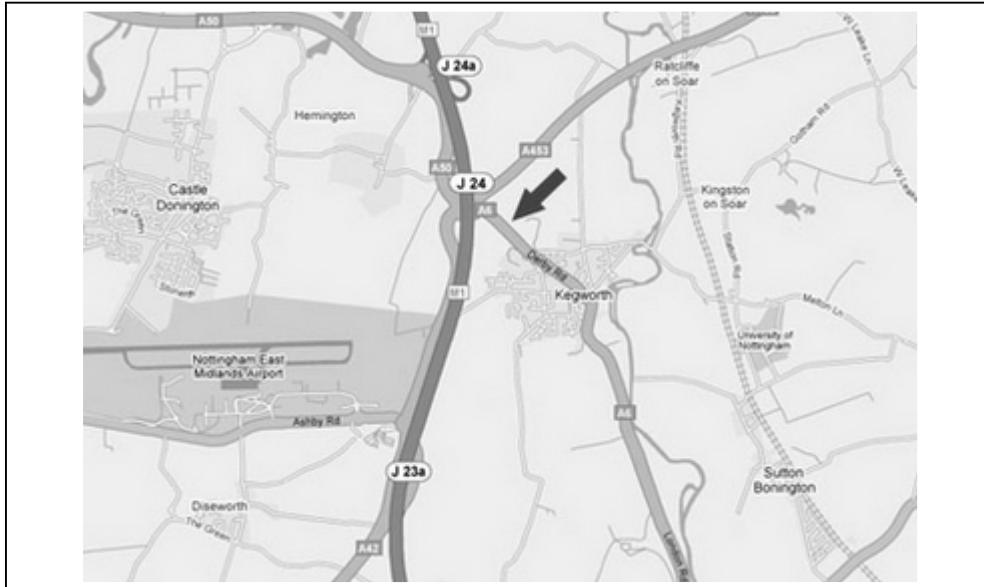

How to find Kegworth House from the North or South

- Exit **M1** at **J24**. Take the **A6** to Loughborough.

-Take the first right turn into '**Packington Hill**'. At the '**T**' Junction turn left.
Kegworth House is 50yds on the left.

- Car park & reception are at the rear.