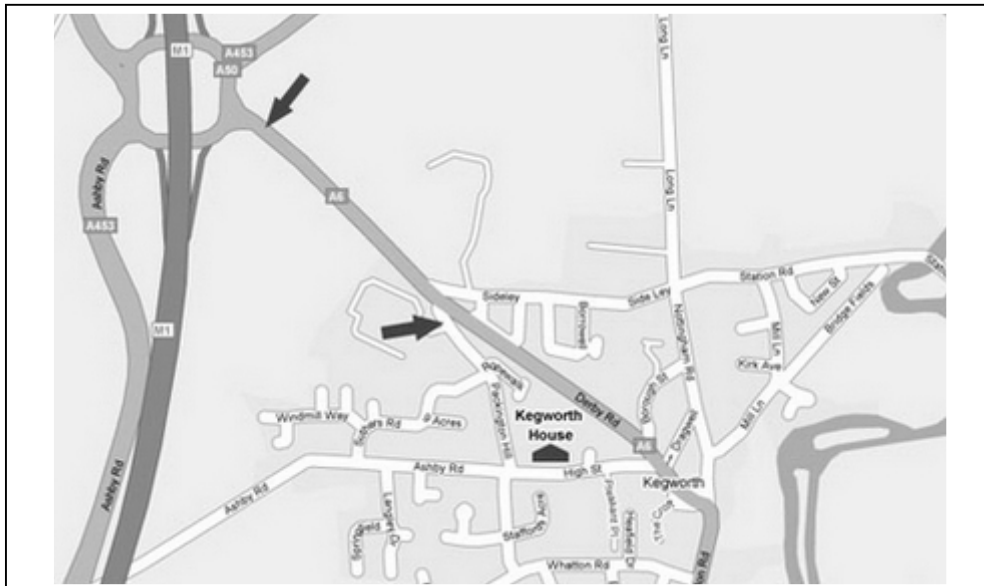

How to find Kegworth House from the North or South

- Exit **M1** at **J24**. Take the **A6** to Loughborough.

-Take the first right turn into '**Packington Hill**'. At the '**T**' Junction turn left.
Kegworth House is 50yds on the left.

- Car park & reception are at the rear.