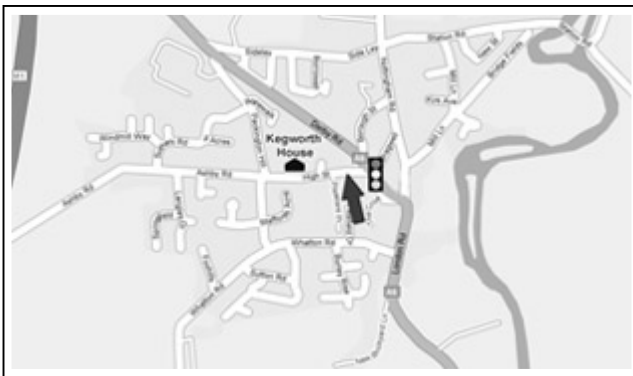

How to find Kegworth House from the Melton Mowbray and the East

- Follow the **A6006** through **Rempstone** and **Zouch**. Join the **A6** and turn right into **Kegworth**.

- At the pedestrian lights in the centre of the village turn **left**. - In 300 yards notice the **school** than the **library** on the **left**.

- **Kegworth House** is diagonally ahead on the right. Park in our car park beyond the house on the right. Our reception is the central white door.